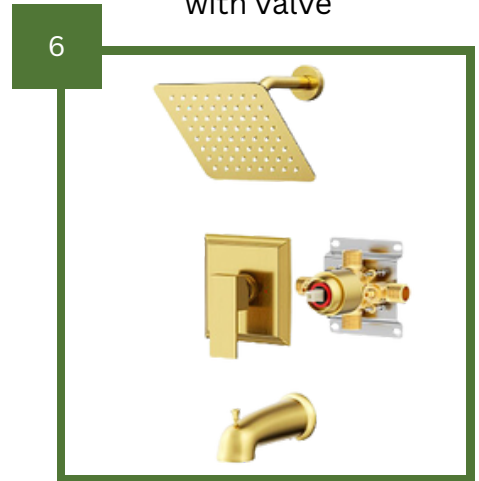

Brushed Gold
10" Wall mount

14

Brushed Nickel
10" Wall mount

15

Chrome
10" Wall mount

TUB SHOWER HEADS

Black shower faucet with valve

Black tub shower faucet

Brushed Gold faucet with valve

Brushed Nickle shower faucet with valve

Matte Black

Brushed Gold

Brushed Nickel

Matte Black

Oil Rubbed Bronze

TUB SHOWER HEADS