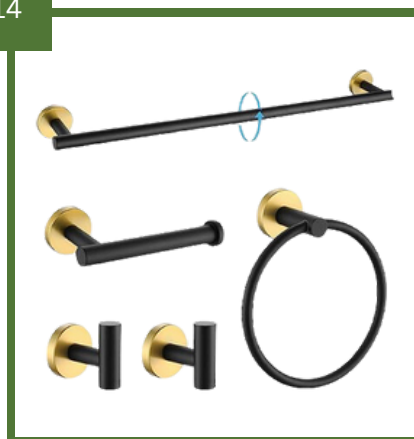

14

Black and Gold