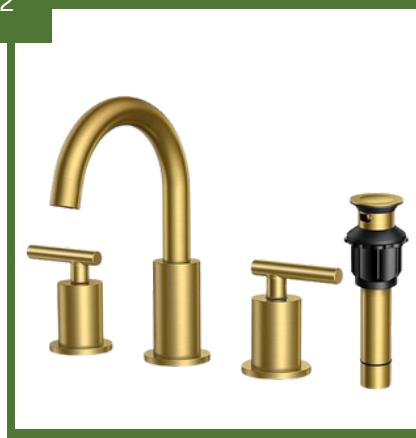

FAUCET HEADS

4 inch Centerpieces

10

Oil Rubbed Bronze
4 inch center piece

11

Brushed Gold
4 inch center piece

12

Brushed Nickel
4 inch center piece

13

Matte Black
4 inch center piece

14

Oil Rubbed Bronze
4 inch center piece

FAUCET HEADS

8 inch Spread

1

Brushed Nickel
8 inch Spread

2

Brushed Gold
8 inch Spread

3

Chrome
8 inch Spread

4

Black
8 inch Spread

5

Oil Rubbed Bronze
8 inch Spread