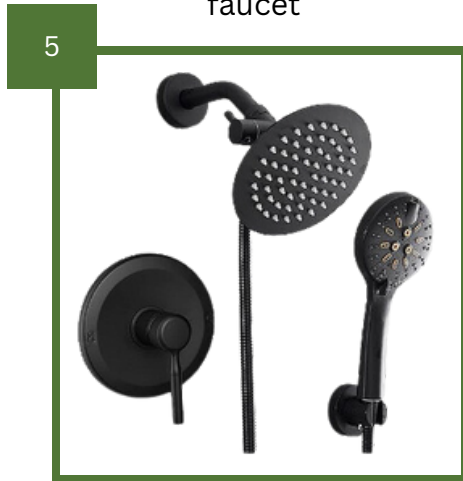

6

Chrome

7

SpotShield

8

Black
10" (Ceiling Mount)

9

Brushed Gold
10" (Ceiling Mount)

SHOWERHEADS

10

Brushed Nickel
10" (Ceiling Mount)

11

Chrome
10" (Ceiling Mount)

12

Black
10" Wall mount

13

Brushed Gold
10" Wall mount

14

Brushed Nickel
10" Wall mount

15

Chrome
10" Wall mount

TUB SHOWER HEADS

Black shower faucet with valve

Black tub shower faucet

Brushed Gold faucet with valve

Brushed Nickle shower faucet with valve

Matte Black

Brushed Gold

Brushed Nickel

Matte Black

Oil Rubbed Bronze

TUB SHOWER HEADS