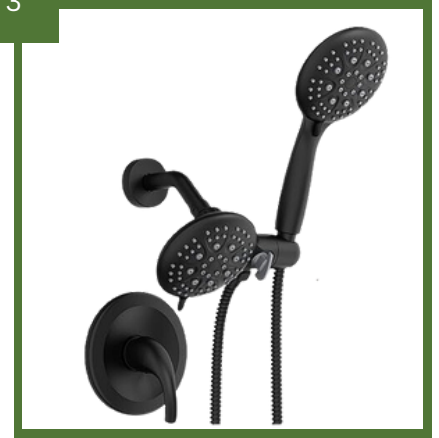

Matte Black

4