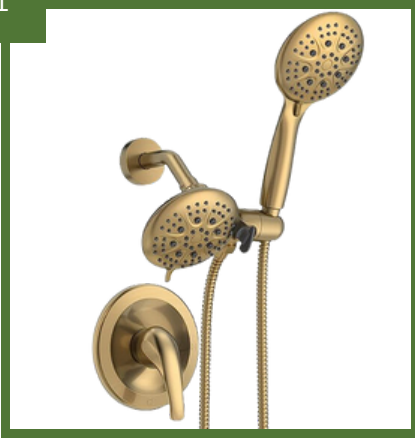

SHOWERHEADS

1

Brushed Gold

2